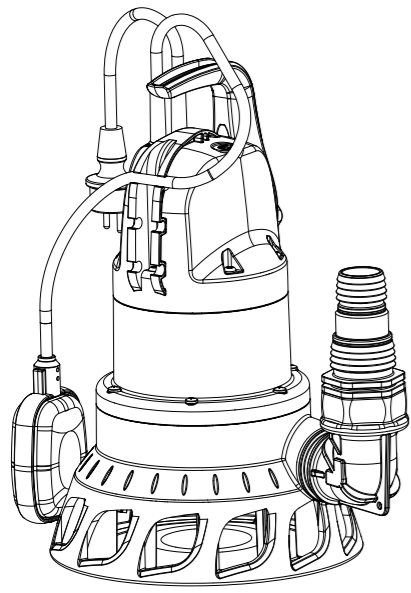

01-16 cod. 60174710

### QUICK GUIDE

BRAND	MODEL	CE
Code 60171893.	Made in China	
Ser.No. 11517000003	1-230V 50 Hz	
P:1000W P:700 W	INS.CL.F	
In 4.2 A 12.5µF/450V	TF max 35°C	
IP X8 Qmax 260 l/min Hmax 12m	7 m	