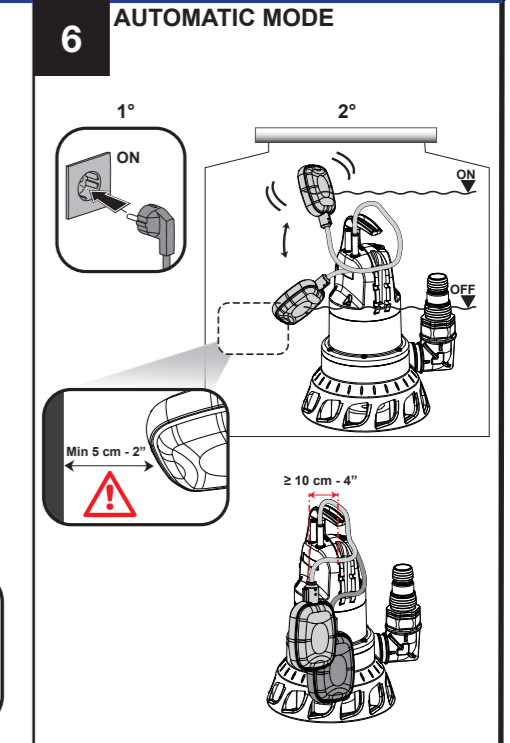

INSTALLATION