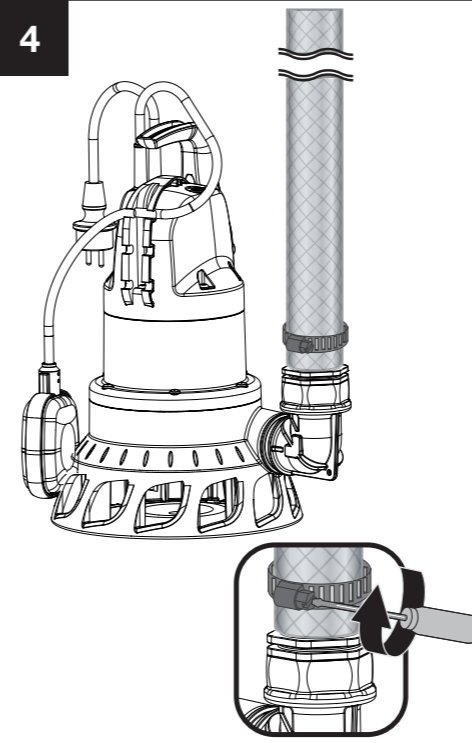

INSTALLATION