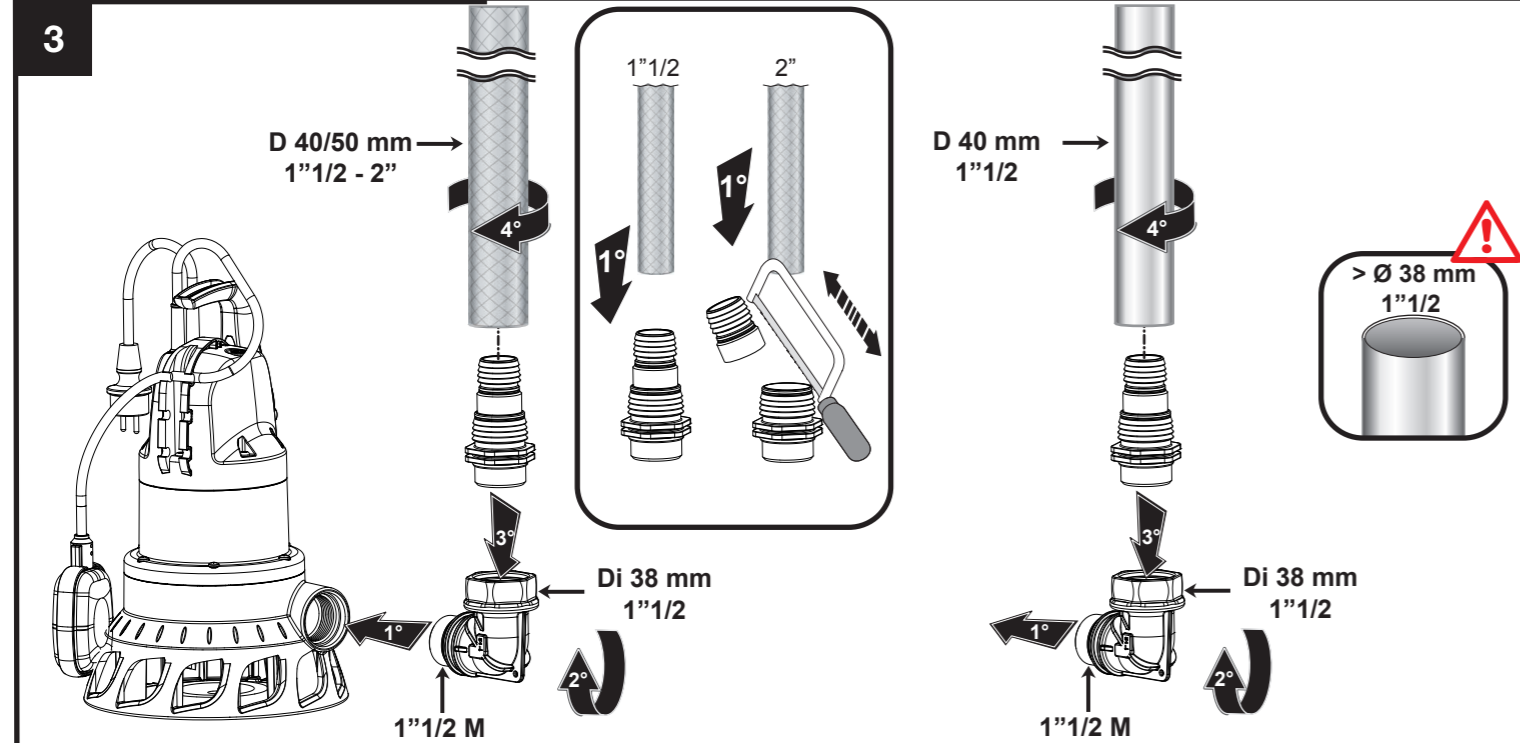

INSTALLATION