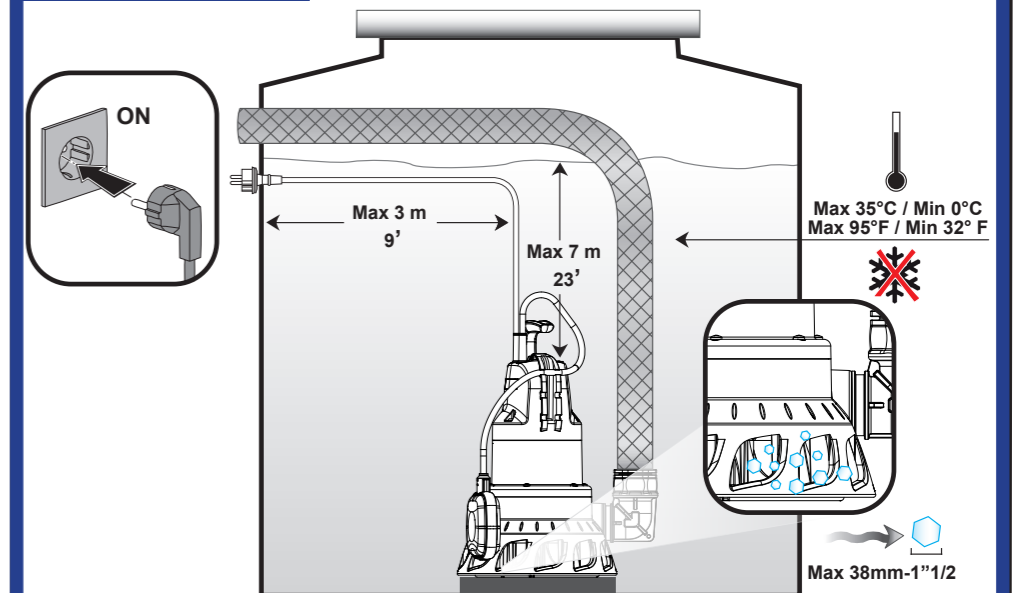

INSTALLATION