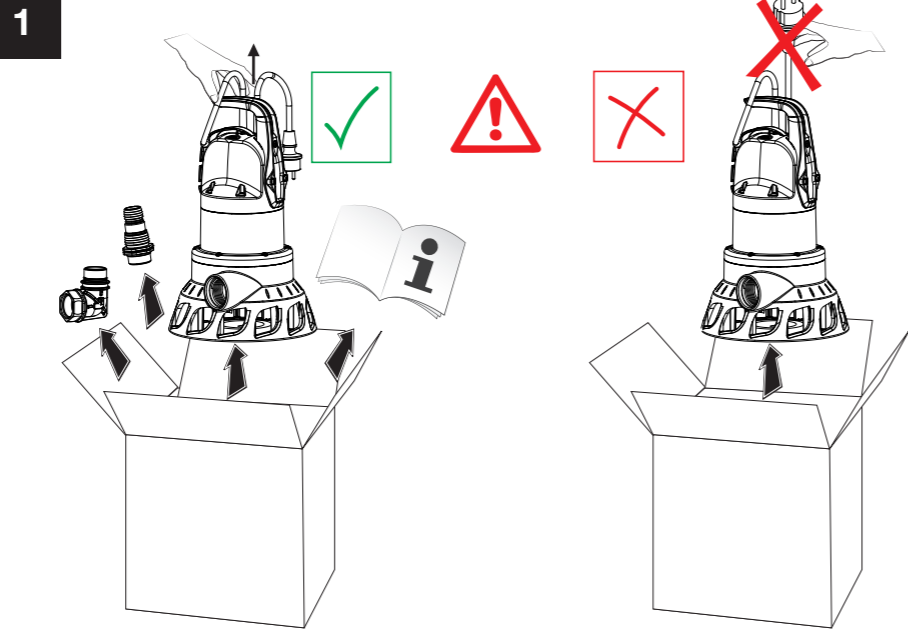

### QUICK GUIDE

BRAND	MODEL	CE
Code 60171893.	Made in China	
Ser.No. 11517000003	1-230V 50 Hz	
P:1000W P:700 W	INS.CL.F	
In 4.2 A 12.5µF/450V	TF max 35°C	
IP X8 Qmax 260 l/min Hmax 12m	7 m	