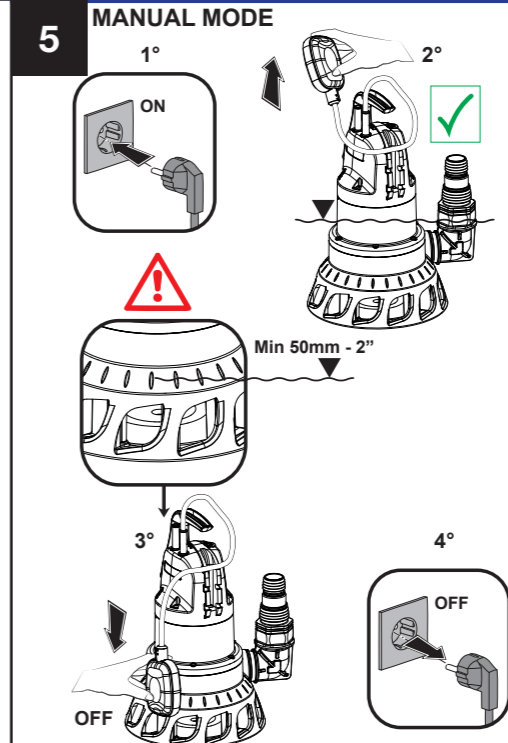

INSTALLATION