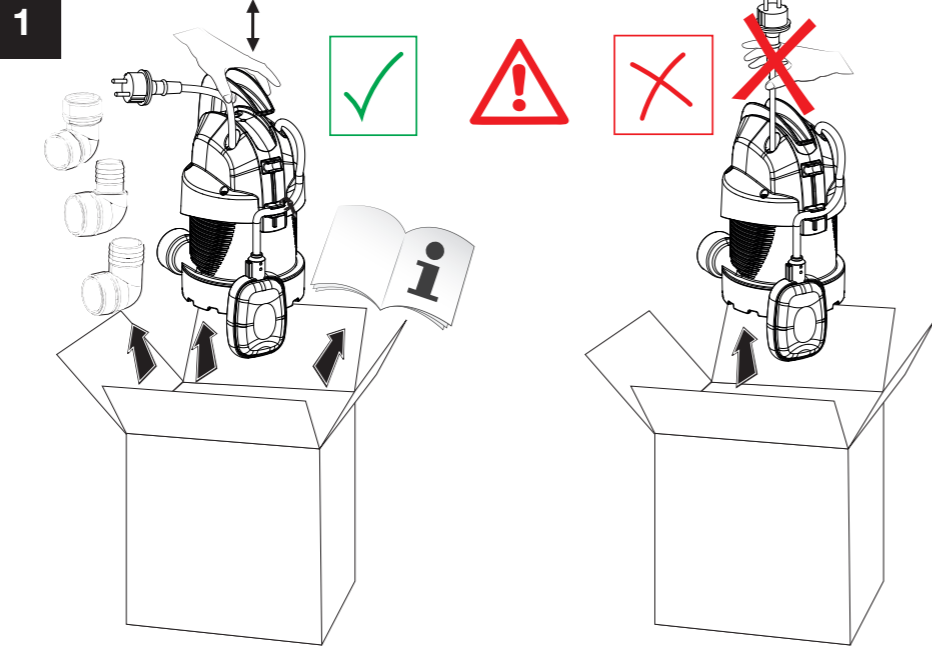

QUICK GUIDE

BRAND	MODEL	CE
Code 60171891.	Designed in Italy Made in China	
Ser.No. 11517000001	1-230V 50 Hz	
P.220 W P.90 W	INS.CL. B	
In 1.2 A 4µF/450V	TF max 35°C	
IP X8 Qmax 95 l/min	Hmax 5.5 m 7 m	

INSTALLATION