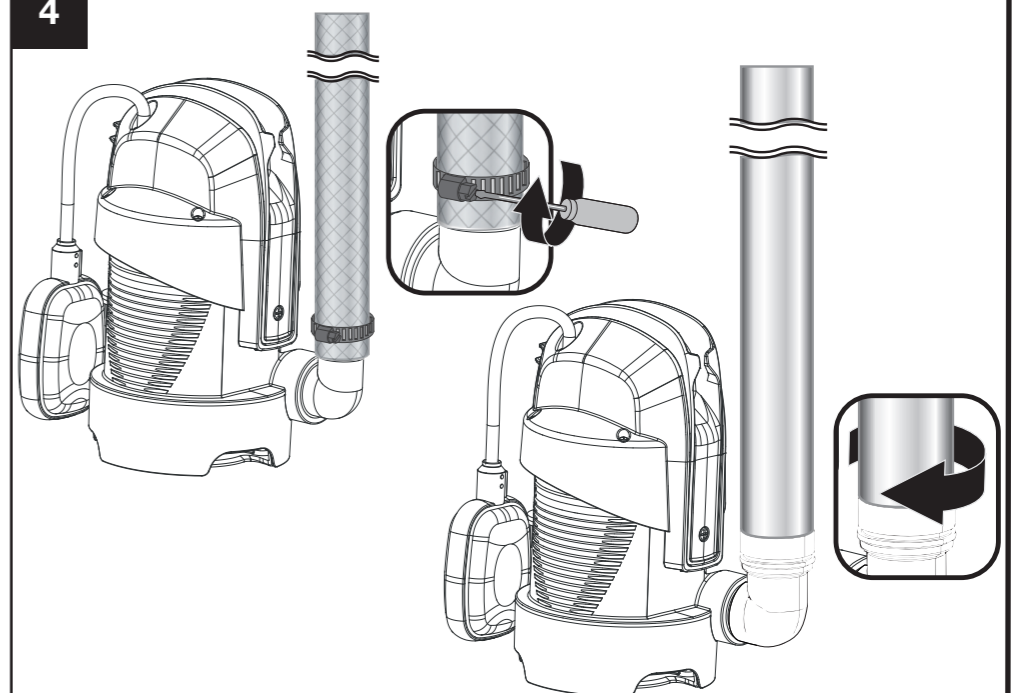

QUICK GUIDE

1

2

BRAND	MODEL	CE
Code 60171893.	Imported from Italy Made in China	
Ser.No. 11517000003	1-230V 50 Hz	
P.440 W	P.230 W	INS.CL. B
In 1.6 A	8µF/450V	TF max 35°C
IP X8	Qmax 140 l/min	Hmax 7 m
		7 m

INSTALLATION

3

4

5

MANUAL MODE

6

AUTOMATIC MODE

7

AFTER USE