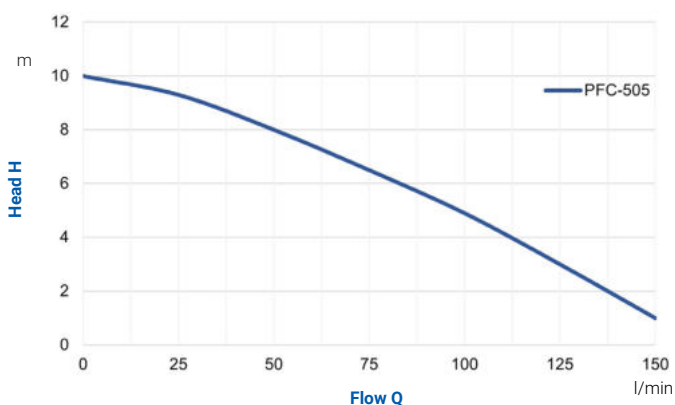

pumpa[®]

blue line

PUMPA BLUE LINE PFC-505

pool pump

BLUE LINE PFC-505

Self-priming pool pump with built-in plastic pre-filter. Ideal for private pools with volume up to 50 m³.

Model	blue line PFC-505
Code	ZB00046840
Maximum flow [m ³ /hod]	10,5
Maximum discharge head [m]	10
Maximum suction height [m]	3
Voltage / frequency [V/Hz]	230 / 50
Power [W]	500
Connection	6/4" x 6/4"
Maximum fluid temperature [°C]	35
Maximum ambient temperature [°C]	40
Pumped medium	water containing chlorine or chlorinated water, salt water
Degree of protection	IP X5
Insulation class	B
Dimension L x H x W [mm]	370 x 210 x 150
Cable length [m]	1

Hydraulic power curve

www.pumpa.eu